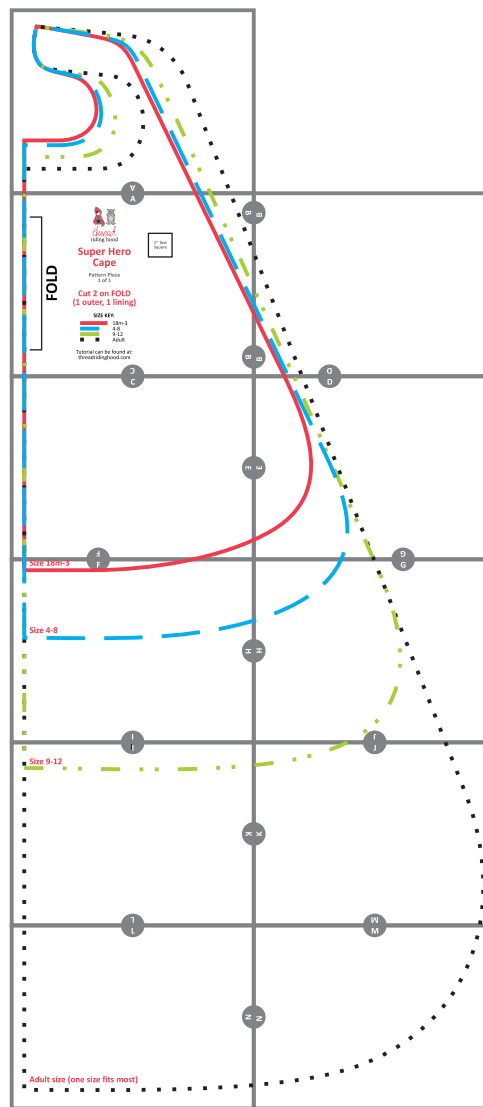

A

thread
riding hood

Super Hero Cape

Pattern Piece
1 of 1

**Cut 2 on FOLD
(1 outer, 1 lining)**

SIZE KEY:

-  18m-3
-  4-8
-  9-12
-  Adult

Tutorial can be found at:
threadridinghood.com

Pattern Assembly Diagram:

1" Test
Square

B

B

C

FOLD

Size 18m-3

F

Size 4-8

H

I

Size 9-12

I

K

1

L

N

Adult size (one size fits most)

M

Z