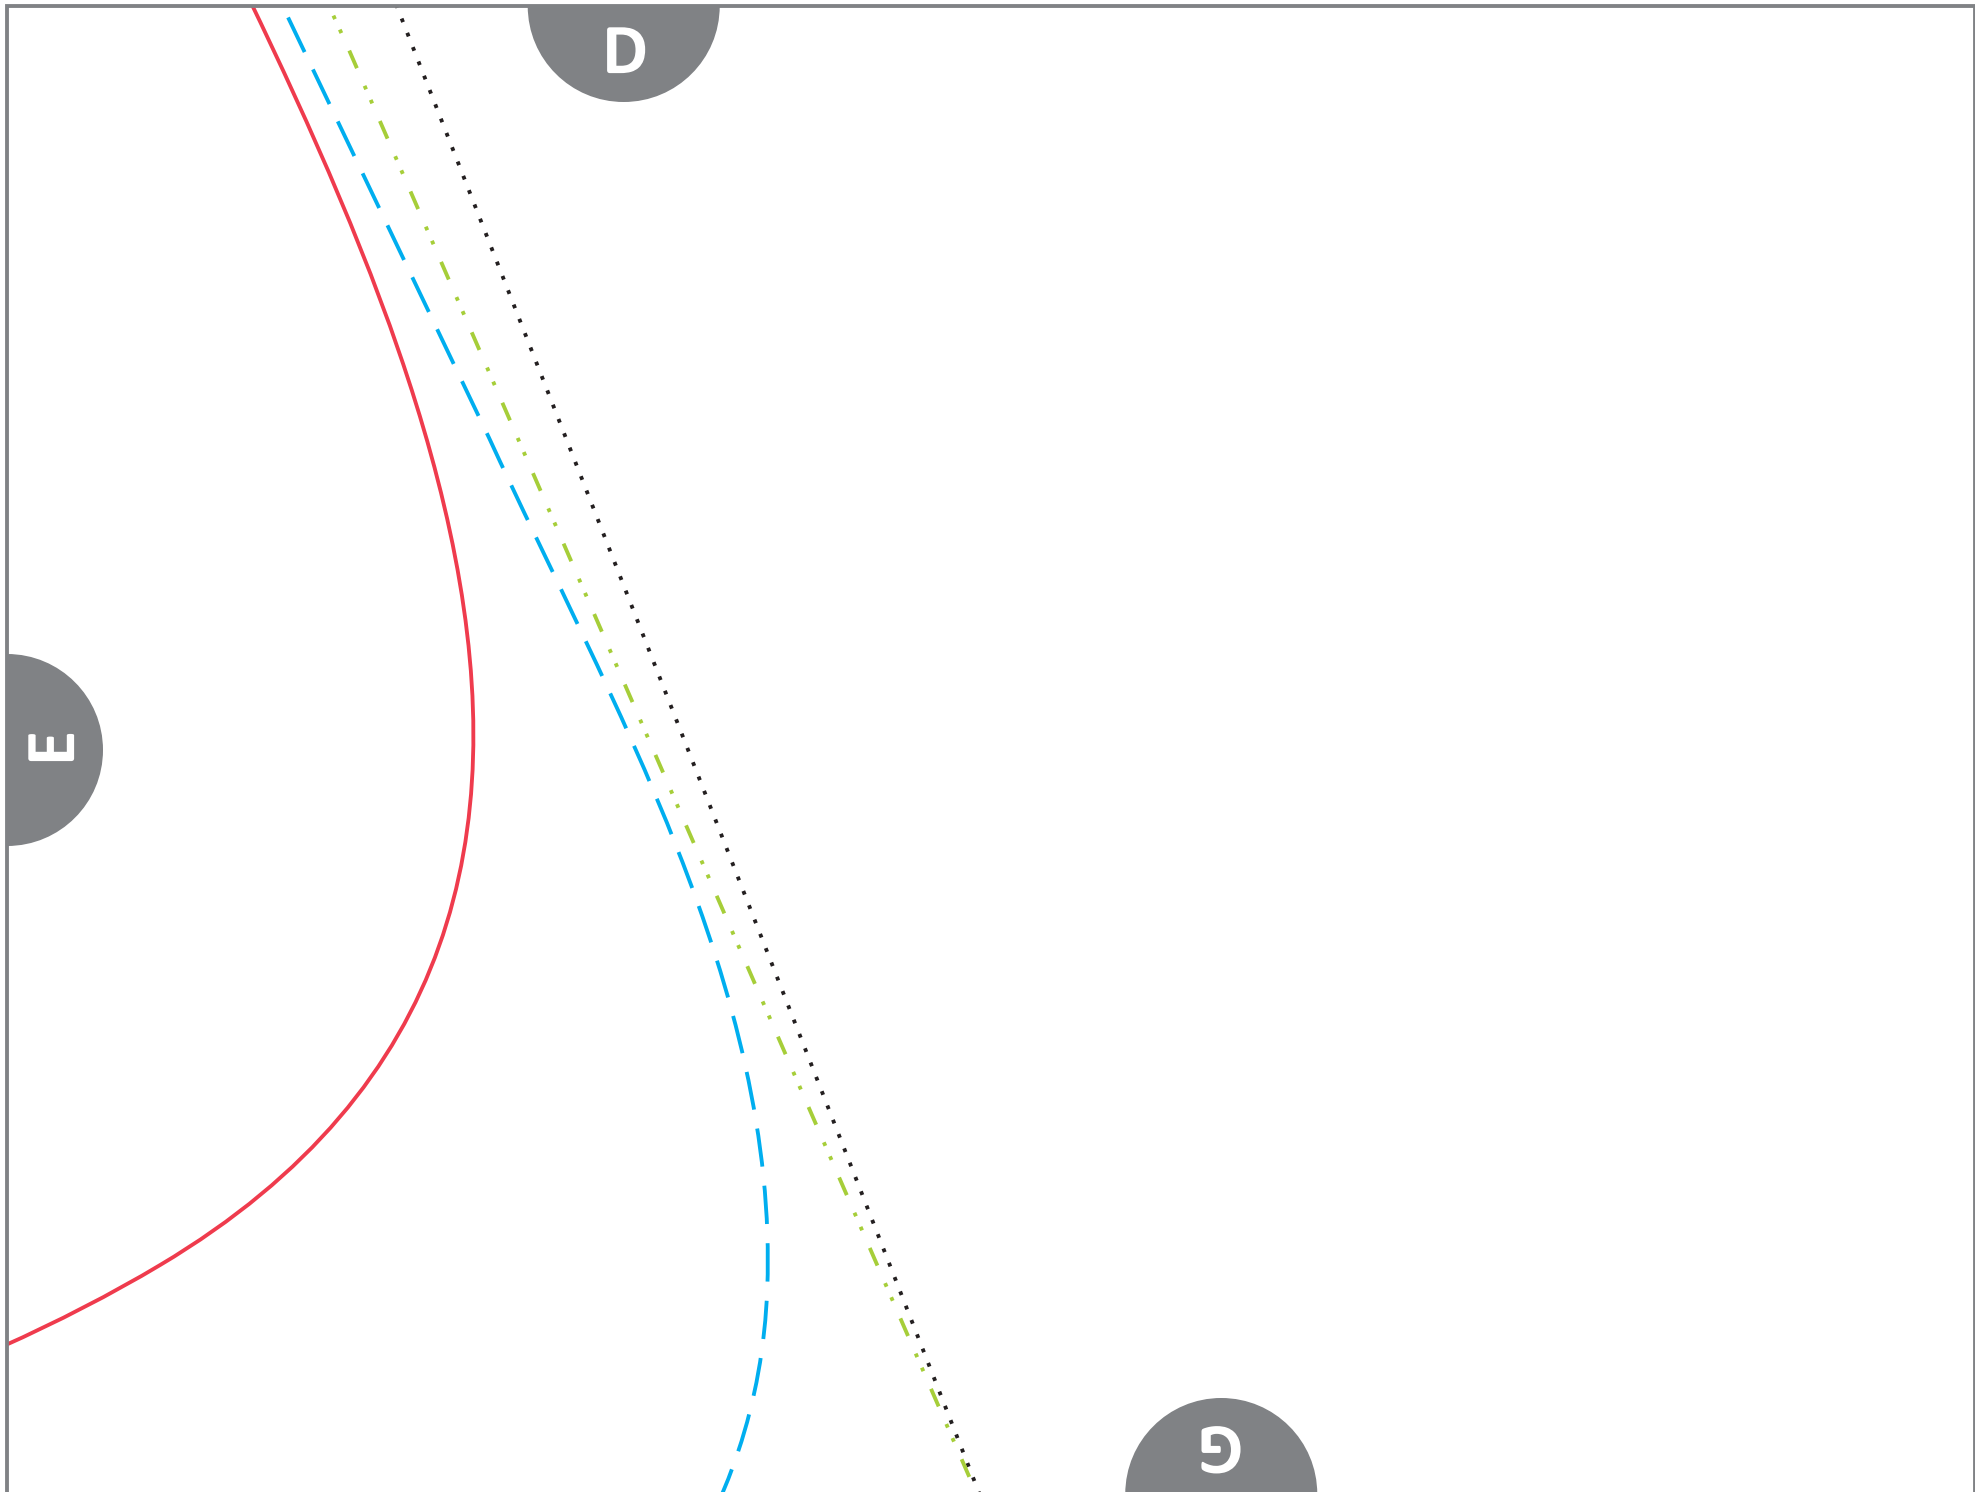

A

thread
riding hood

Super Hero Cape

Pattern Piece
1 of 1

**Cut 2 on FOLD
(1 outer, 1 lining)**

SIZE KEY:

-  18m-3
-  4-8
-  9-12
-  Adult

Tutorial can be found at:
threadridinghood.com

Pattern Assembly Diagram:

1" Test
Square

B

B

C

FOLD

Size 18m-3

F

Size 4-8

H

I

Size 9-12

I

K

1

L