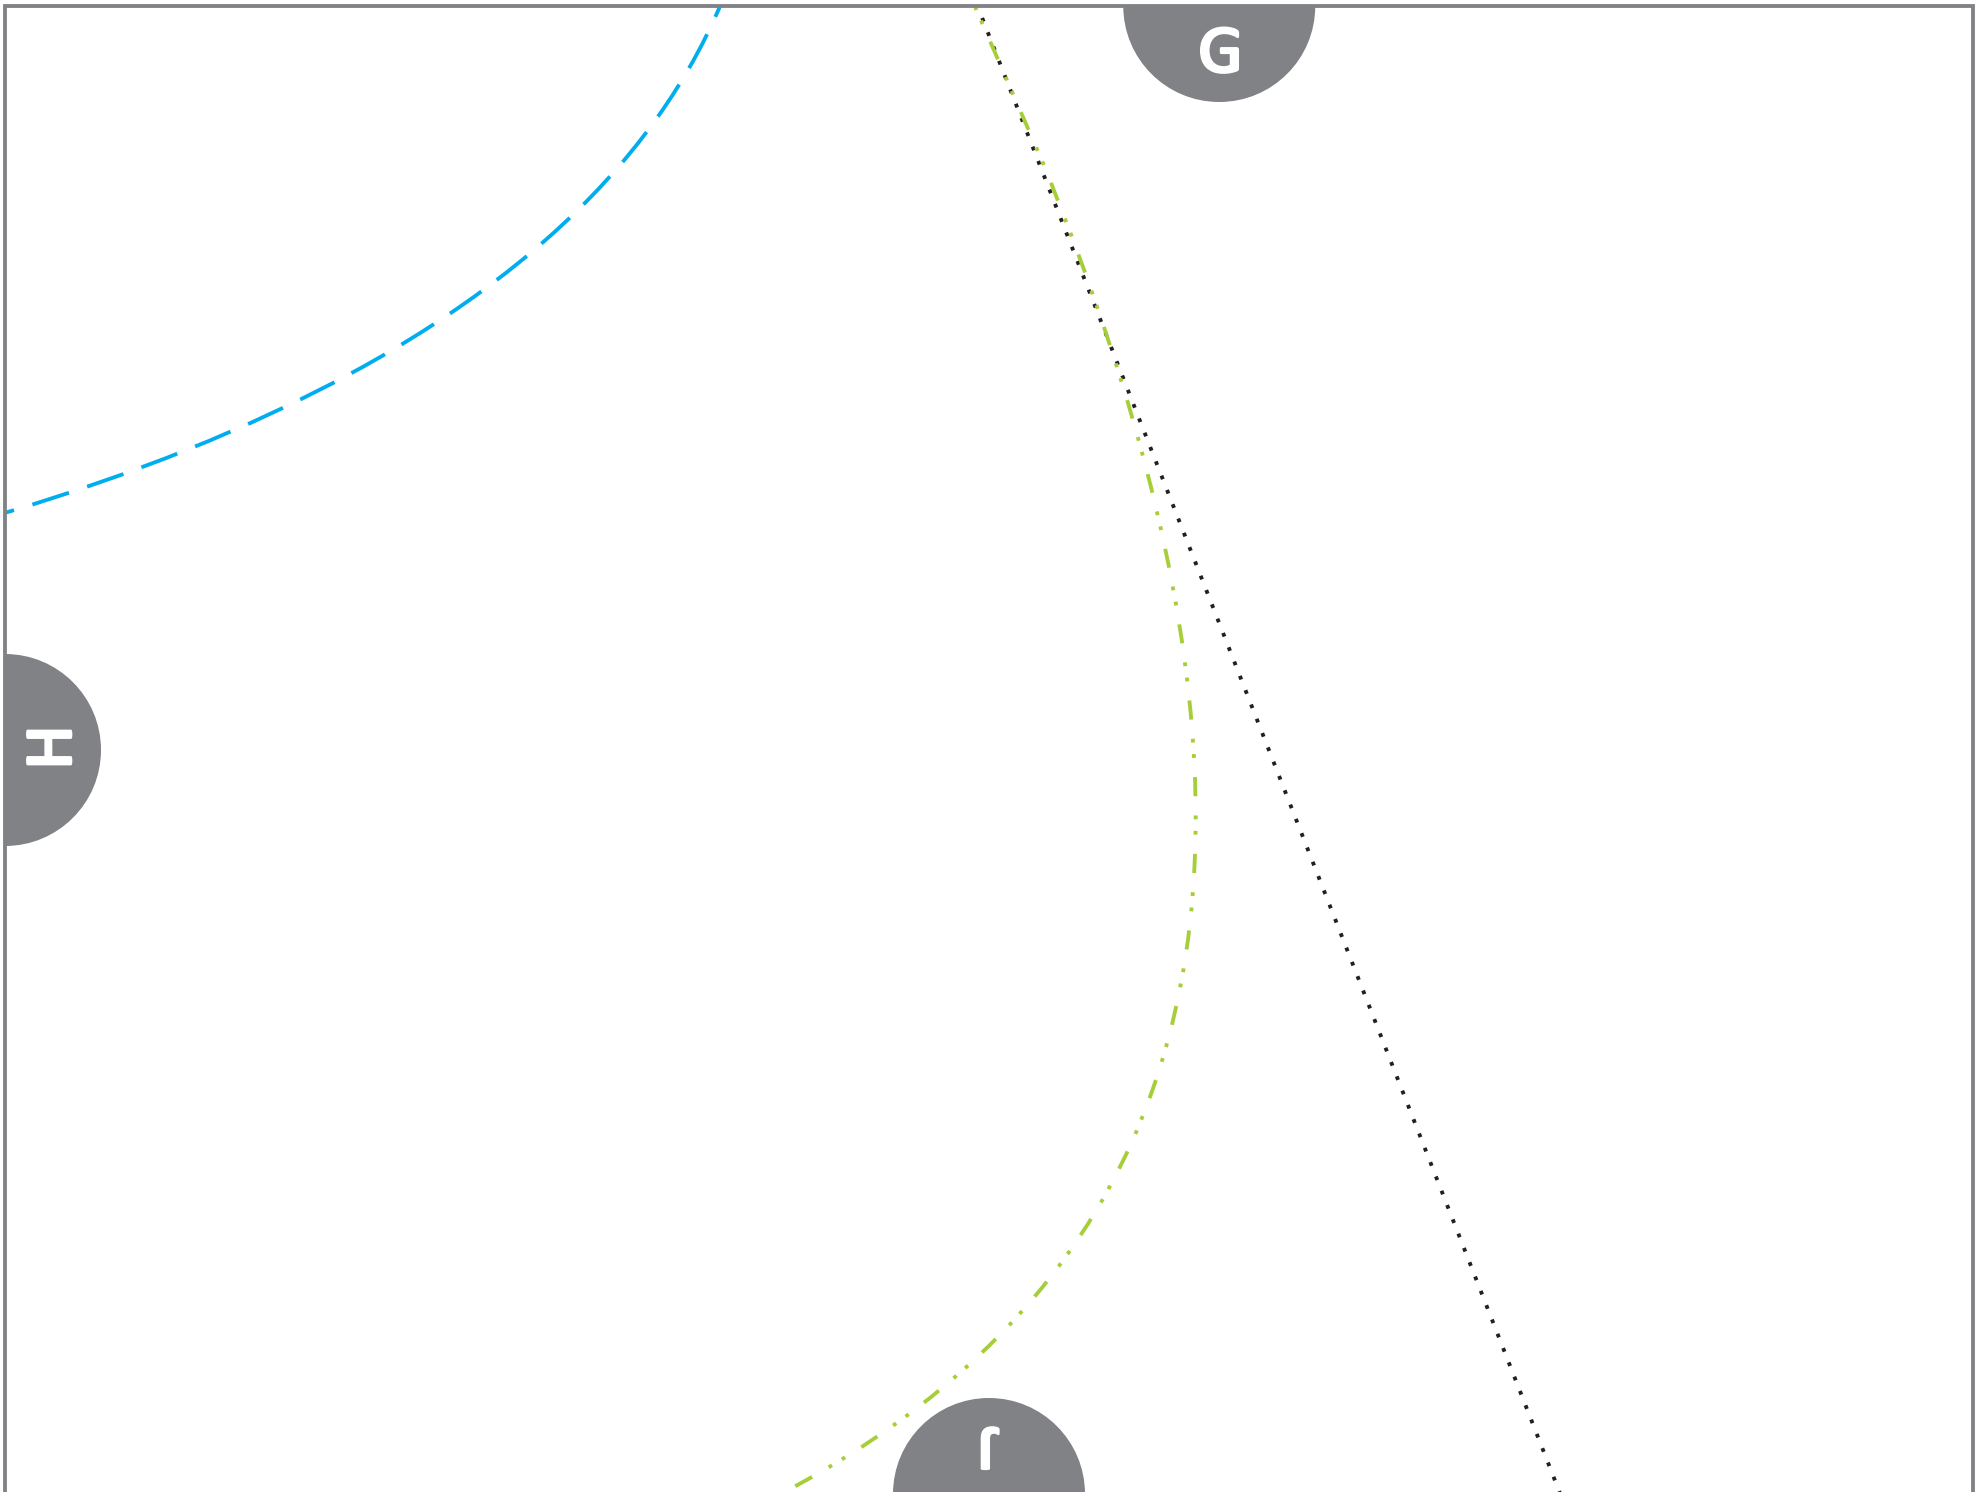

A

thread
riding hood

Super Hero Cape

Pattern Piece
1 of 1

**Cut 2 on FOLD
(1 outer, 1 lining)**

SIZE KEY:

-  18m-3
-  4-8
-  9-12
-  Adult

Tutorial can be found at:
threadridinghood.com

Pattern Assembly Diagram:

1" Test
Square

B

B

C

FOLD

Size 18m-3

F

Size 4-8

H

I

Size 9-12

I

K

1

L